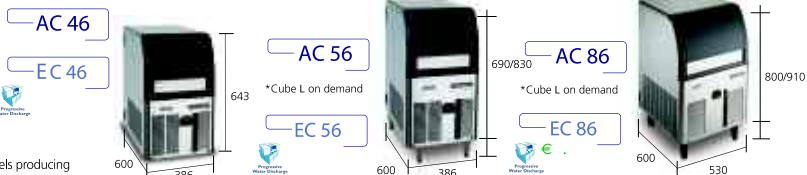

Gourmet Cube Ice Machines Serie 6

Self-contained units (with built-in storage bins) and electromechanical controls.

Max daily production-24h	AC 46 / EC 46 - AS/WS	AC 56 / EC 56 - AS/WS	AC 86 / EC 86 - AS/WS
air = 10°C / water = 10°C	24 Kg = 1,200 cubes	32 Kg = 1,600 cubes	38 Kg = 1,900 cubes
air = 21°C / water = 15°C	22 Kg = 1,100 cubes	29 Kg = 1,450 cubes	35 Kg = 1,750 cubes
Storage capacity	9 Kg = 450 cubes	12,5 Kg = 625 cubes	19 Kg = 950 cubes
Net weight	35 Kg	36 Kg	46 Kg
Shipping weight	42 Kg	43 Kg	51 Kg
Volume	0,23 m³	0,25 m³	0,38 m³
Shipping dimensions WxDxH	460x670x760 mm	460x670x810 mm	600x670x890 mm
Voltage	230/50/1	230/50/1	230/50/1