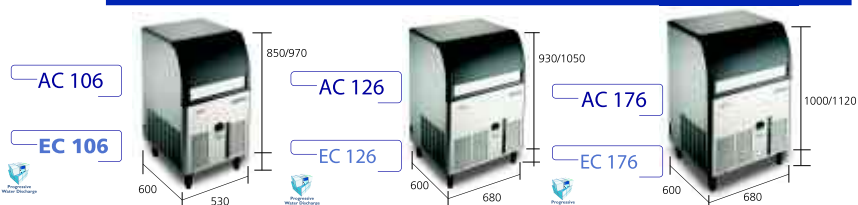

Self-contained units (with built-in storage bins) and electronic controls.

Max daily production-24h	AC 106 / EC 106 - AS/WS	AC 126 / EC 126 - AS/WS	AC 176 / EC 176 - AS/WS
air = 10°C / water = 10°C	50 Kg = 2,500 cubes	71 Kg = 3,650 cubes	83 Kg = 4,175 cubes
air = 21°C / water = 15°C	46 Kg = 2,300 cubes	66 Kg = 3,300 cubes	78 Kg = 3,900 cubes
Storage capacity	23 Kg = 1,150 cubes	34 Kg = 1,950 cubes	48 Kg = 2,400 cubes
Net weight	47 Kg	65 Kg	70 Kg
Shipping weight	54 Kg	75 Kg	80 Kg
Volume	0,38 m³	0,553 m³	0,588 m³
Shipping dimensions WxDxH	600x670x950 mm	750x670x1100 mm	750x670x1170 mm
Voltage	230/50/1	230/50/1	230/50/1

AC 206

► The first extra large ice machine that may be installed "under-the-counter"

EC 206